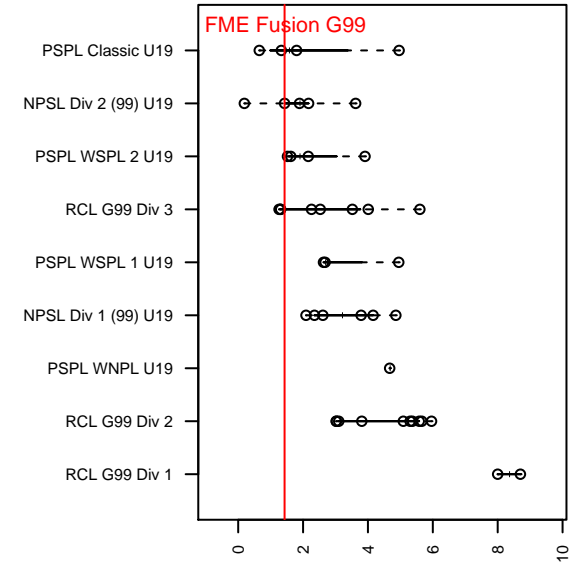

FME Fusion G99

Fife Milton Edgewood
 Fife, WA
 G99 total strength=1497
 attack=14.77 defense=8.49
 fall league = NPSL Div 2 (99) U19

alt names used:
 FME Fusion 00/99
 FME Fusion G99/00
 FME Fusion Cross
 FME Fusion 99-00

Venues played:
 2017 Mt Hood Challenge U19 Silver
 2017 River Jam U17-19
 2017 NPSL Division 2 (99) U19
 2017 PacNW Winter Classic 1999-2000 Show

FME Fusion G99
 Dots are actual minus expected GF (blue circles) and GA (red triangles).
 Blue line is smoothed change in attack strength. Red is smoothed change in defense strength.

**attack and defense variance (black dot)
relative to other teams
and top 10 in region**

**attack and defense rating
relative to others at age
and all opponents in last 13 months**

Performance relative to 13 month average