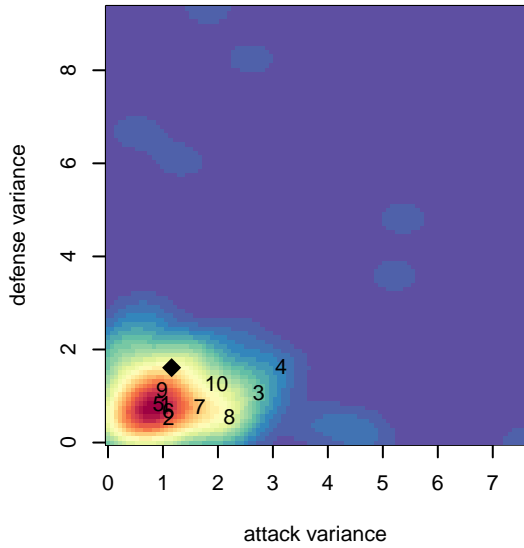

FME Fusion G99

Fife Milton Edgewood
 Fife, WA
 G99 total strength=1497
 attack=14.77 defense=8.49
 fall league = NPSL Div 2 (99) U19

alt names used:
 FME Fusion 00/99
 FME Fusion G99/00
 FME Fusion Cross
 FME Fusion 99-00

Venues played:
 2017 Mt Hood Challenge U19 Silver
 2017 River Jam U17-19
 2017 NPSL Division 2 (99) U19
 2017 PacNW Winter Classic 1999-2000 Show

FME Fusion G99
 Dots are actual minus expected GF (blue circles) and GA (red triangles).
 Blue line is smoothed change in attack strength. Red is smoothed change in defense strength.

**attack and defense variance (black dot)
relative to other teams
and top 10 in region**

**attack and defense rating
relative to others at age
and all opponents in last 13 months**

Performance relative to 13 month average