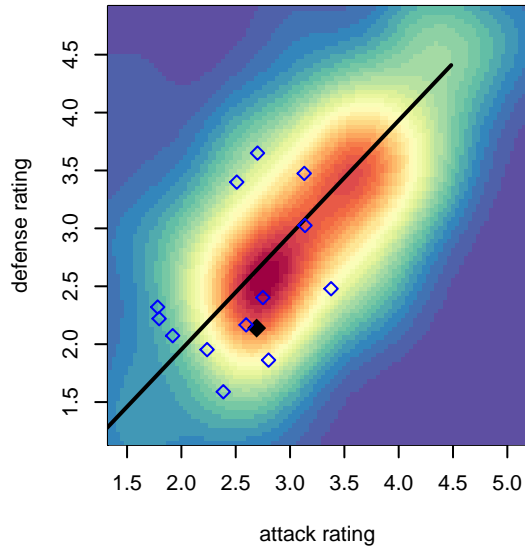

Venues played:
 2017 Mt Hood Challenge U19 Silver
 2017 River Jam U17-19
 2017 NPSL Division 2 (99) U19
 2017 PacNW Winter Classic 1999-2000 Show

FME Fusion G99
 Dots are actual minus expected GF (blue circles) and GA (red triangles).
 Blue line is smoothed change in attack strength. Red is smoothed change in defense strength.

**attack and defense variance (black dot)
relative to other teams
and top 10 in region**

**attack and defense rating
relative to others at age
and all opponents in last 13 months**

Performance relative to 13 month average